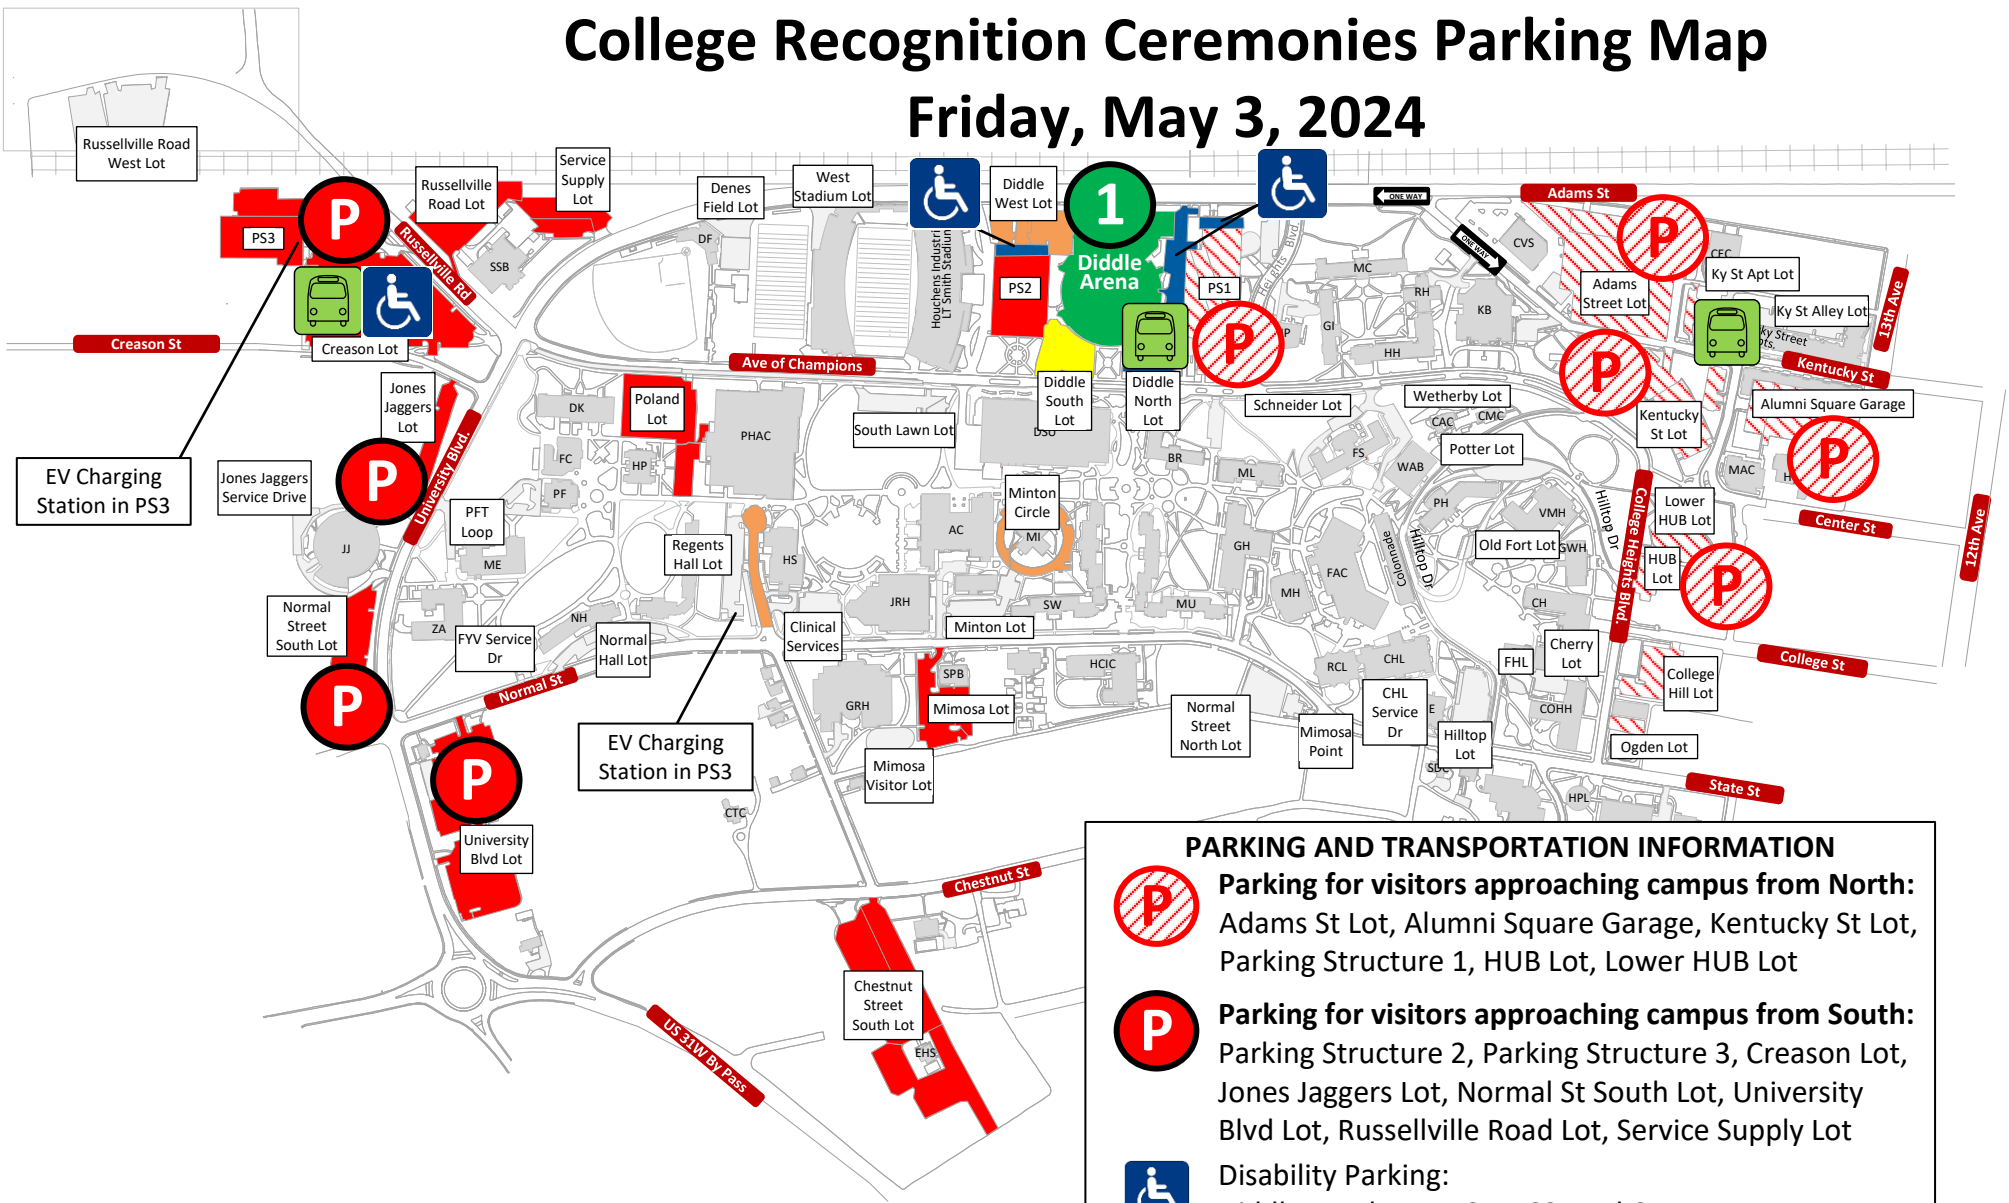

College Recognition Ceremonies Parking Map

Friday, May 3, 2024

EV Charging Station in PS3

EV Charging Station in PS3

PARKING AND TRANSPORTATION INFORMATION

-  **Parking for visitors approaching campus from North:** Adams St Lot, Alumni Square Garage, Kentucky St Lot, Parking Structure 1, HUB Lot, Lower HUB Lot
-  **Parking for visitors approaching campus from South:** Parking Structure 2, Parking Structure 3, Creason Lot, Jones Jagers Lot, Normal St South Lot, University Blvd Lot, Russellville Road Lot, Service Supply Lot
-  **Disability Parking:** Diddle North Lot, PS1, PS2, and Creason
-  **Shuttle Bus (ADA Accessible) – Shuttle service begins at 9:00 AM. Ends following last ceremony**
-  **Uber/Lyft Drop-off Locations.** Please do not block traffic.
-  **Diddle South Lot Reserved**

EVENT INFORMATION

-  **Graduate Staging:** Auxiliary Gym
-  **Recognition Ceremonies** at Diddle Arena

Event Parking or Shuttle Questions?
 Call Parking and Transportation Services at (270) 745-2361 during business hours or email transportation@wku.edu

Note: Map has colored details. Please Print in Color.