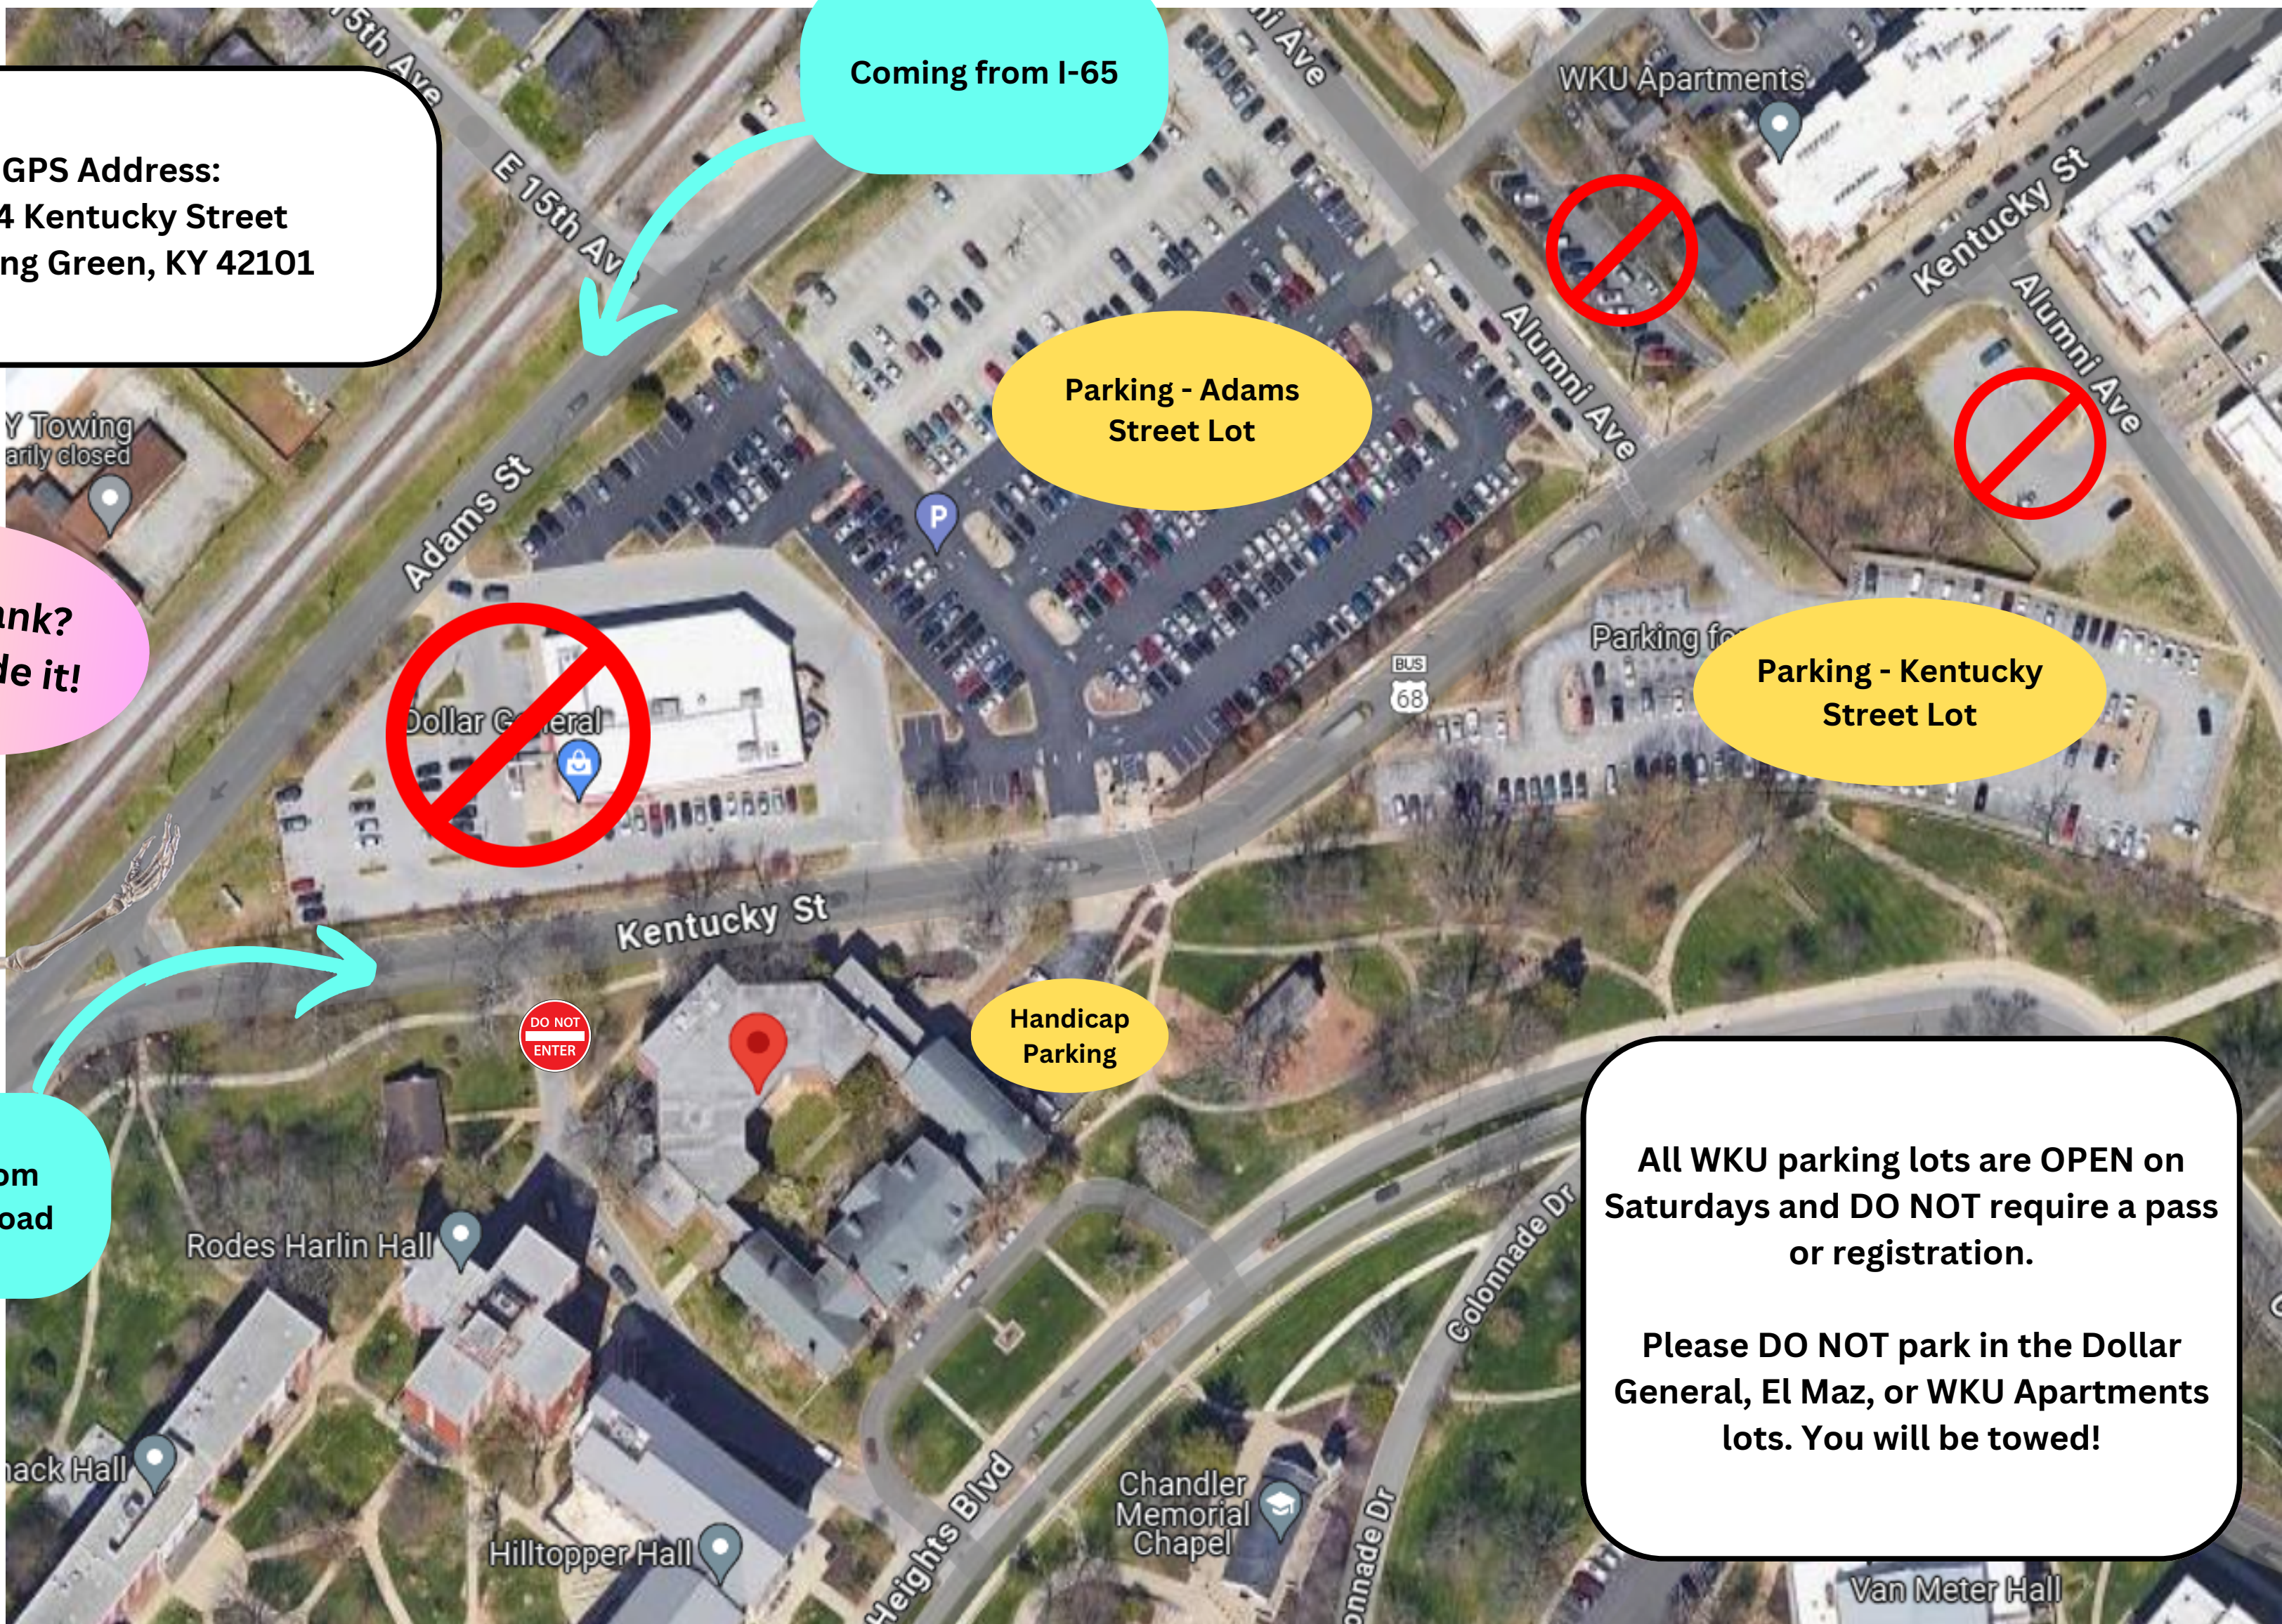

GPS Address:  
1444 Kentucky Street  
Bowling Green, KY 42101

Coming from I-65

See Frank?  
You made it!

Coming from  
Nashville Road

Parking - Kentucky  
Street Lot

Handicap  
Parking

All WKU parking lots are OPEN on Saturdays and DO NOT require a pass or registration.

Please DO NOT park in the Dollar General, El Maz, or WKU Apartments lots. You will be towed!