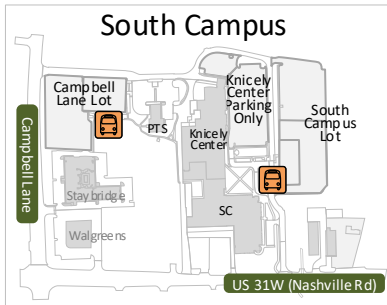

2020-2021 Bicycle Parking Map

Russellville Rd Corridor

South Campus

	Bike Rack Location (Approximate)		Fix It Stations
	Bike Shop		Transit Stops

Note: Map has colored details. Please Print in Color.