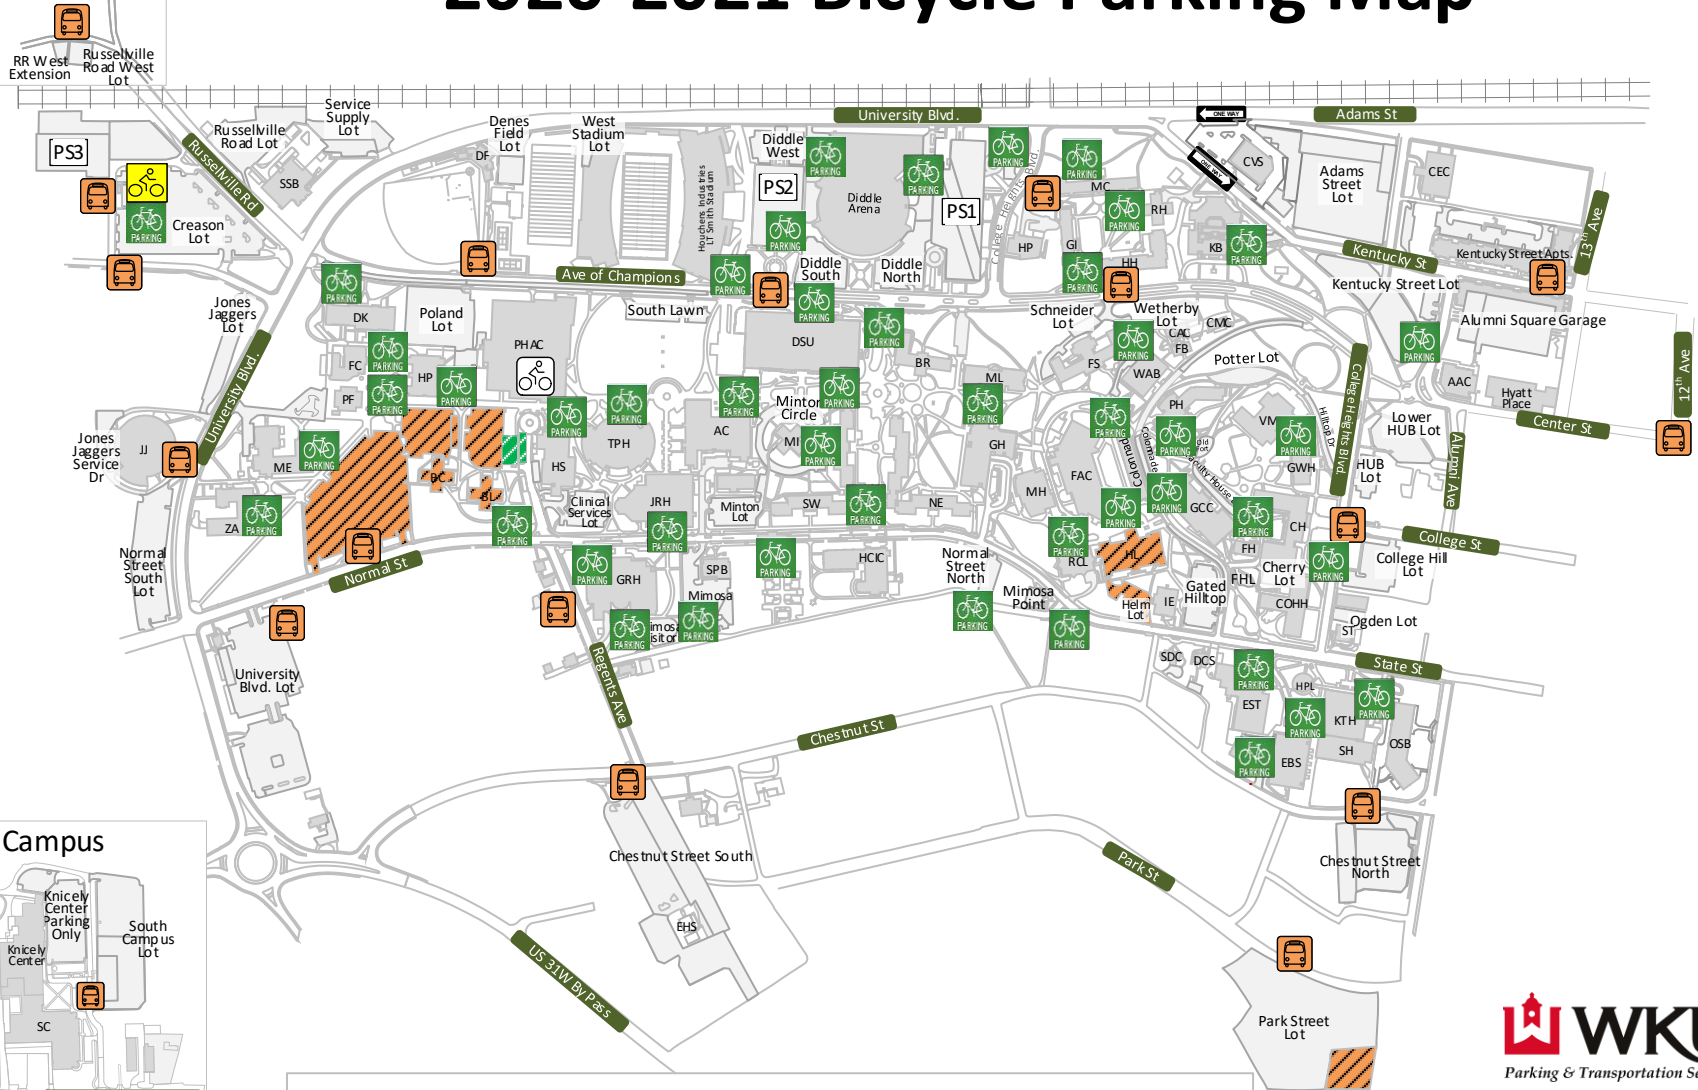

2020-2021 Bicycle Parking Map

Russellville Rd Corridor

South Campus

	Bike Rack Location (Approximate)		Fix It Stations
	Bike Shop		Transit Stops

Note: Map has colored details. Please Print in Color.