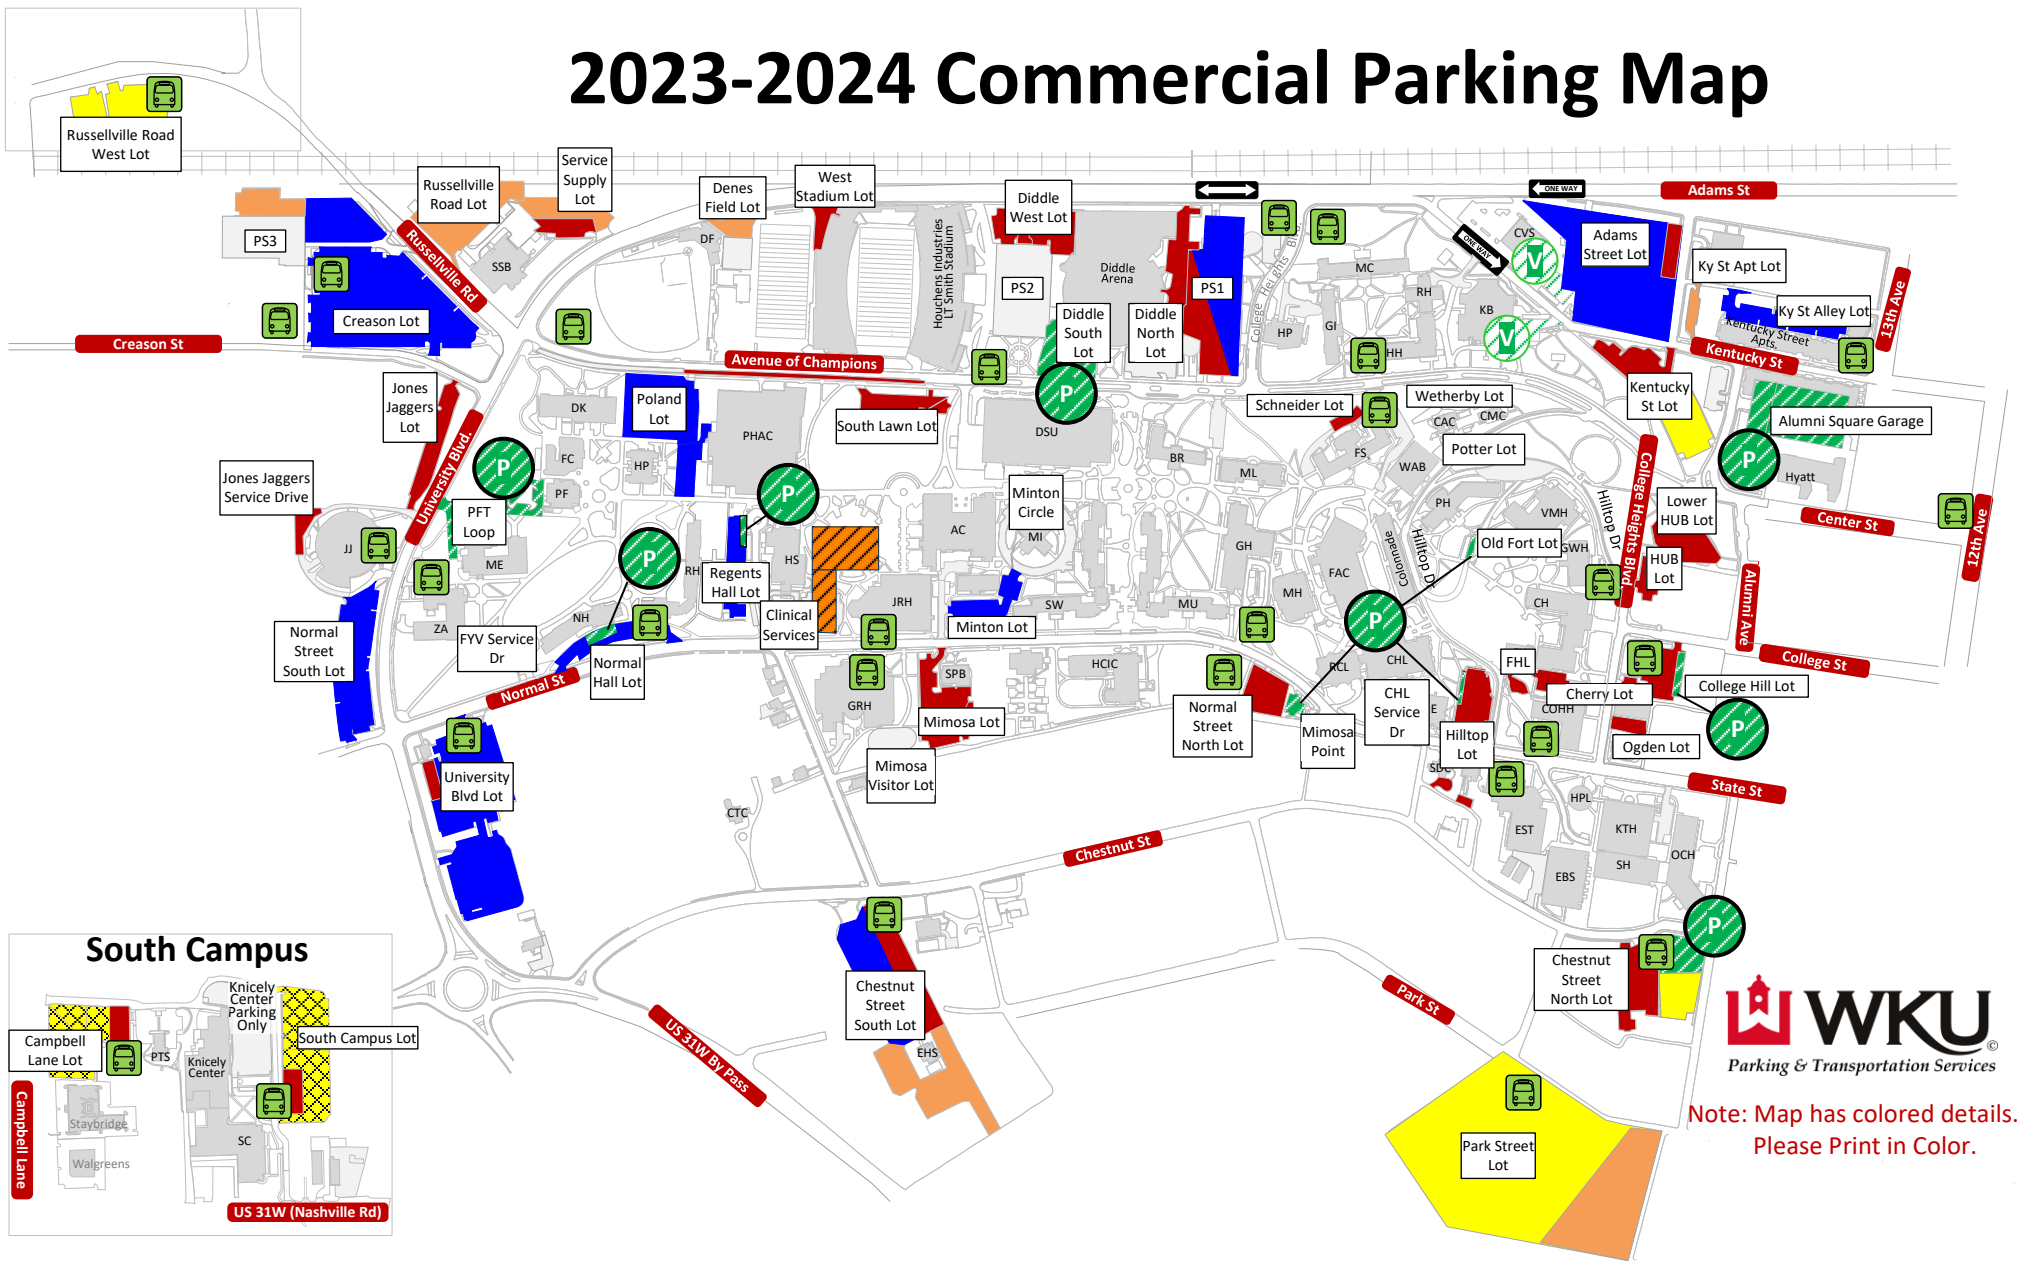

# 2023-2024 Commercial Parking Map

Note: Map has colored details. Please Print in Color.

	Faculty/Staff Parking		Commuter Parking		Overflow Zone
	Housing Parking		Park and Ride Lot		Transit Stops

**Note:**

- Permits are not valid in meters, public parking, or reserved spaces.
- However, public parking is available throughout campus for \$2/per hour (<http://parkmobile.io>).
- 30-minute maximum time limit in University Service Vehicle spaces (WS)