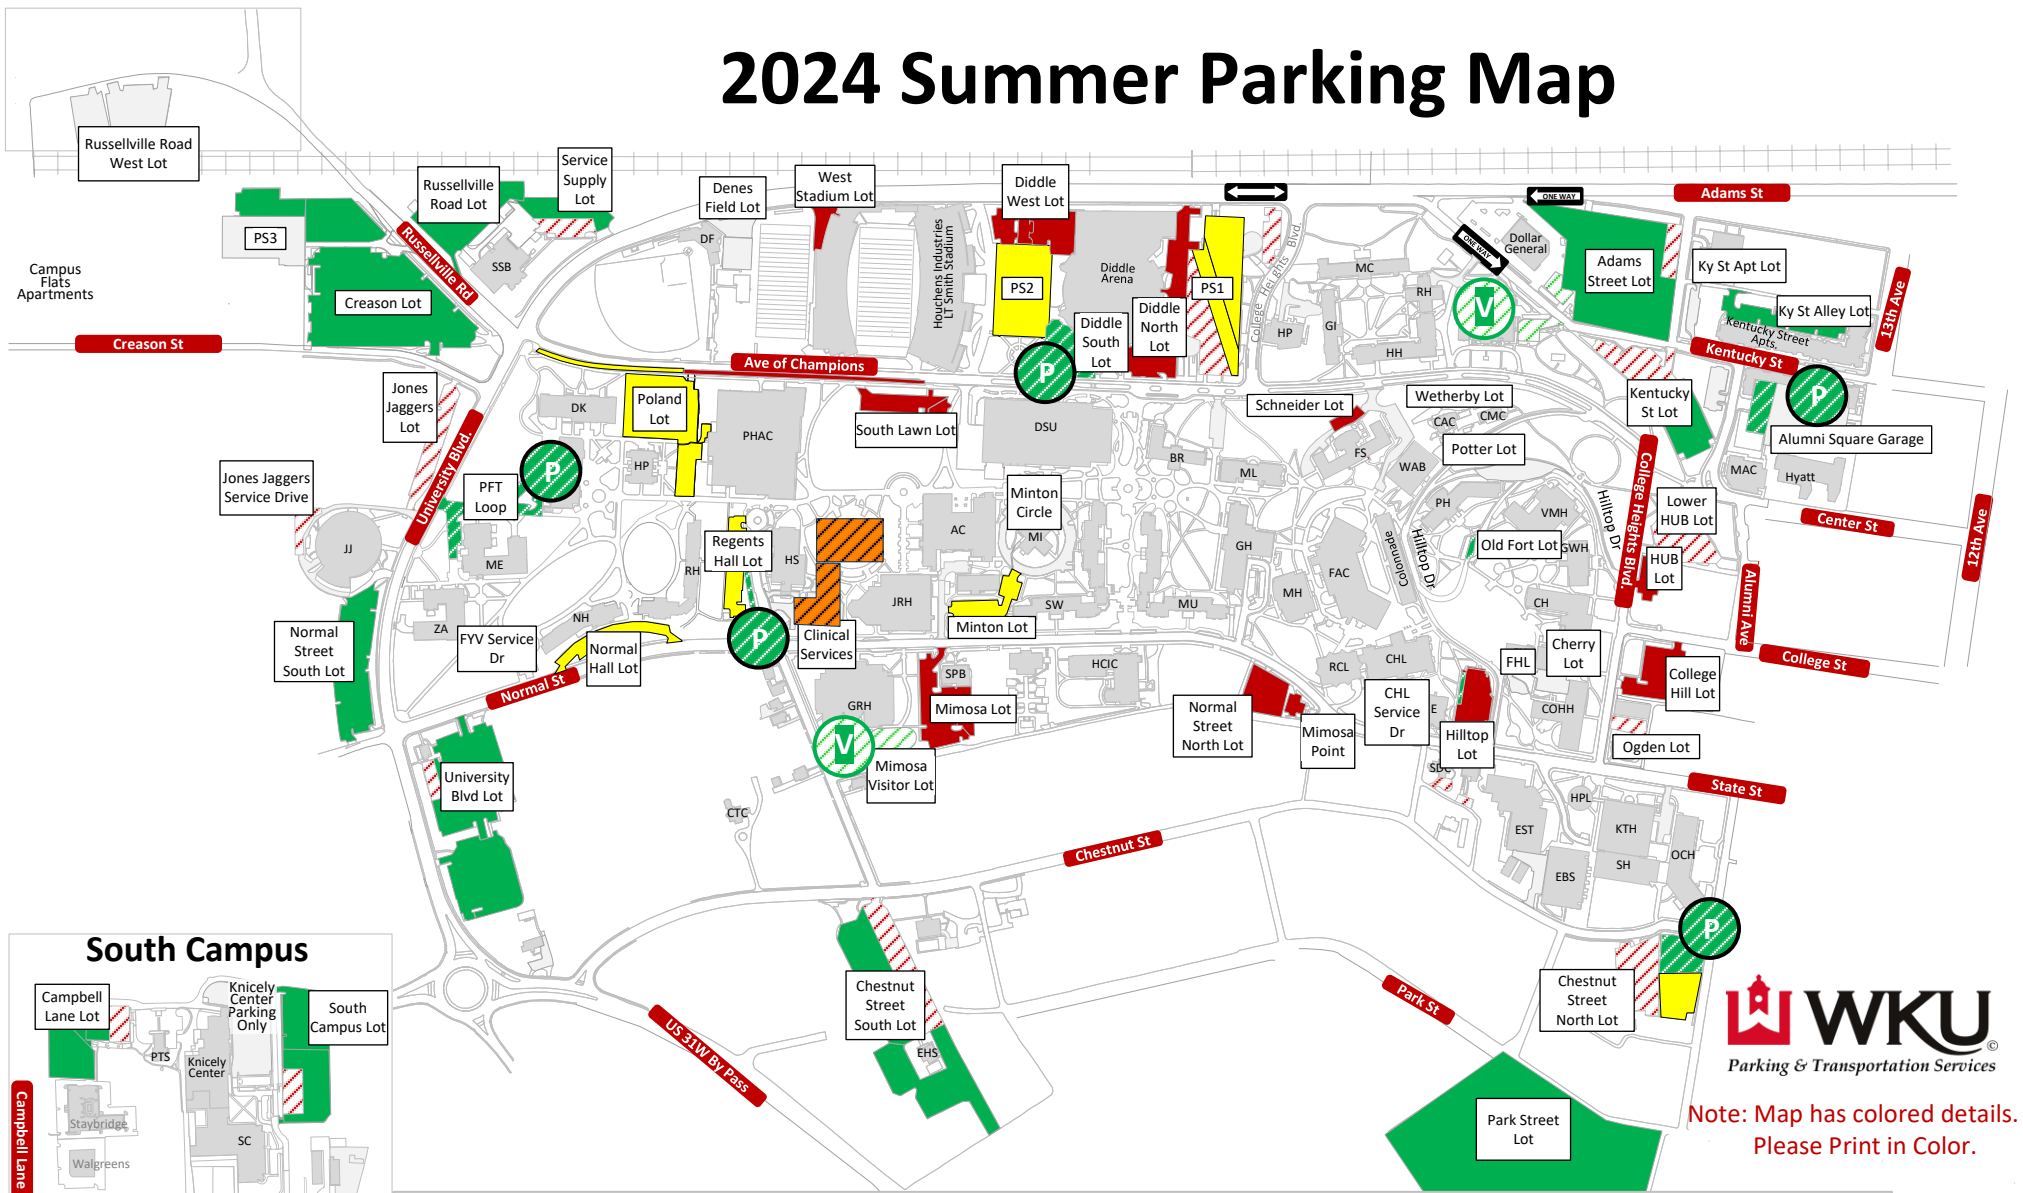

2024 Summer Parking Map

Note: Map has colored details. Please Print in Color.

	FS1 and FS2 Premium Parking		Public Parking \$2/hour		Payment Required if current WKU permit not displayed. It is not required to park in a space labeled "Pay."
	FS3		Visitor Parking – Permit required.		ParkMobile
	Lot Open - No Permit Required		Construction	Download the ParkMobile app for payment. \$2 hour/\$5 daily max	